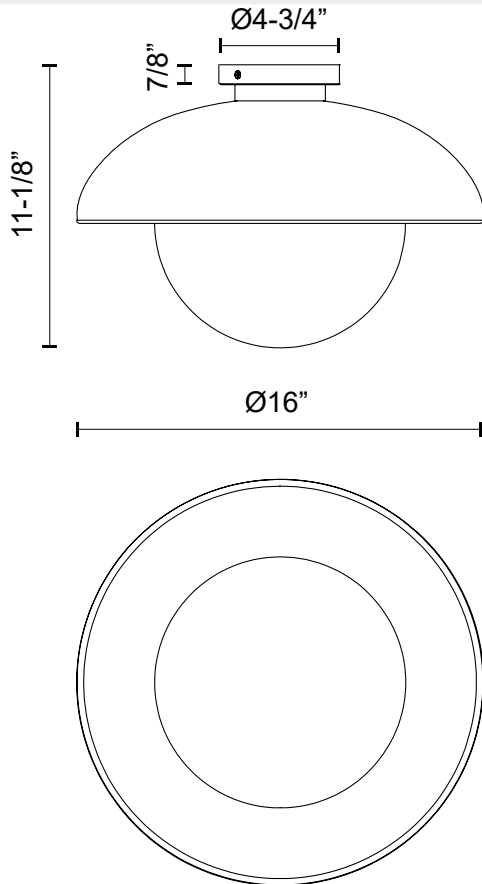

alora mood

P. 1.855.855.8926

CANADA: 19054 28TH Avenue Surrey - BC V3Z 6M3

USA: 3035 E. Lone Mountain Rd - Las Vegas, NV, 89081

RUBIO FM522016

FIXTURE DIMENSIONS	D16" x H11-1/8"
LAMP TYPE	E26
MAX WATTAGE	60W
BULB QTY	1
BULBS INCLUDED	No
VOLTAGE	120V
GLASS DETAILS	Opal Glass
MATERIAL	Aluminum; Glass;
LOCATION	Dry
PAINT FINISH	AG01; MB01;

[D - Diameter, L - Length, W - Width, H - Height, E - Extension]

AVAILABLE FINISHES:

FM522016AGOP
Aged Gold/Opal
Matte Glass

FM522016MBOP
Matte Black/Opal
Matte Glass

*For complete warranty terms, please visit: www.aloralighting.com/warranty